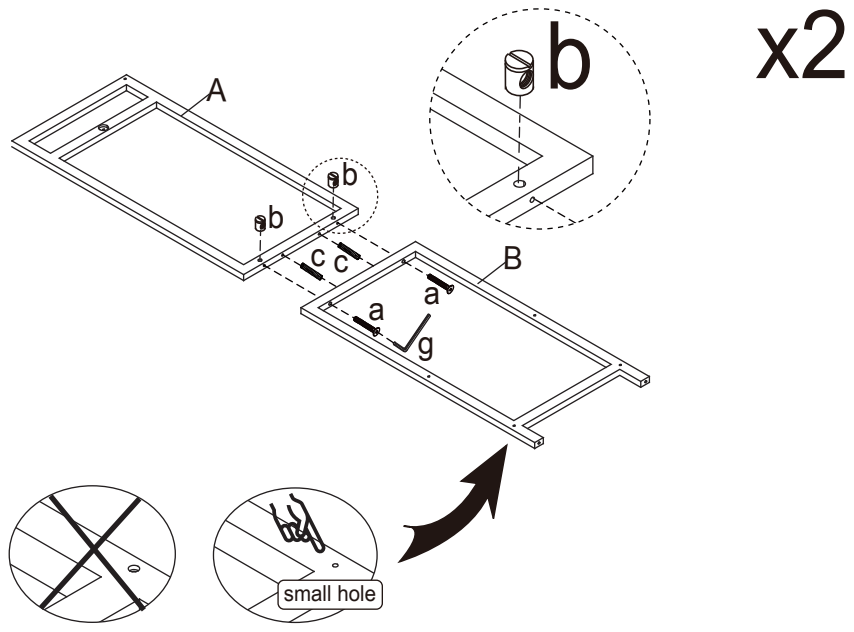

Assembly Instructions

42966586 BAMBOO GARMENT RACK WITH WHEELS

WARNING: MAXIMUM TOTAL LOADING WEIGHT: 36KG (7KG FOR EACH SHELF AND CLOTHES RAIL & 2KG FOR EACH HOOK).

Hardware list

	a	6X50mm	4PCS
	b	10X10mm	4PCS
	c	8X30mm	4PCS
	d	5X50mm	14PCS
	e		2PCS
	f		2PCS
	g		1PC
	h		1PC

					
A	2PCS	B	2PCS	C	3PCS
					
D	1 PC	E	4 PCS		

DO NOT TIGHTEN THE SCREWS UNTIL THE PRODUCT IS FULLY ASSEMBLED. FOR INDOOR USE ONLY.

STEP 1

x2

-  a X 4
-  b X 4
-  c X 4

STEP 2

-  d X 7

STEP 3