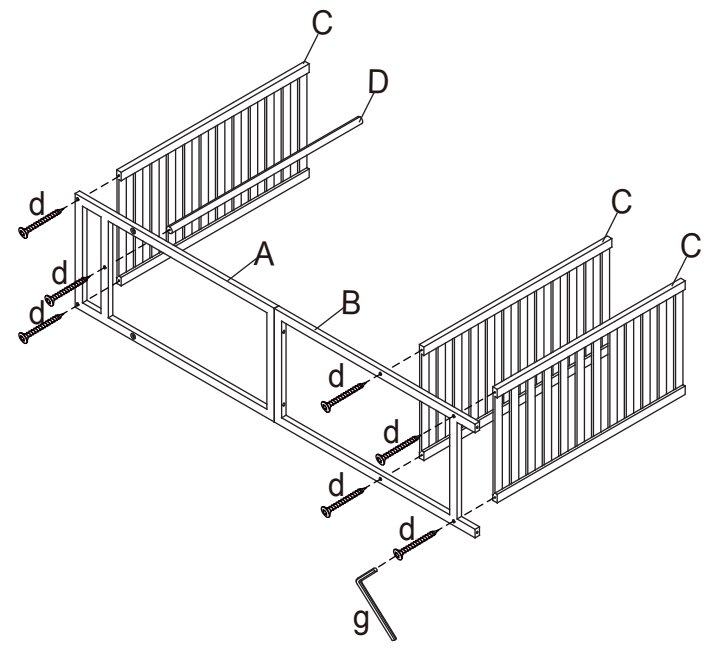

Assembly Instructions

42966586 BAMBOO GARMENT RACK WITH WHEELS

WARNING: MAXIMUM TOTAL LOADING WEIGHT: 36KG (7KG FOR EACH SHELF AND CLOTHES RAIL & 2KG FOR EACH HOOK).

Hardware list

	a	6X50mm	4PCS
	b	10X10mm	4PCS
	c	8X30mm	4PCS
	d	5X50mm	14PCS
	e		2PCS
	f		2PCS
	g		1PC
	h		1PC

					
A	2PCS	B	2PCS	C	3PCS
					
D	1 PC	E	4 PCS		

DO NOT TIGHTEN THE SCREWS UNTIL THE PRODUCT IS FULLY ASSEMBLED. FOR INDOOR USE ONLY.

STEP 1

x2

-  a X 4
-  b X 4
-  c X 4

STEP 2

-  d X 7

STEP 3

-  d X 7

STEP 4

-  e X 2
-  f X 2