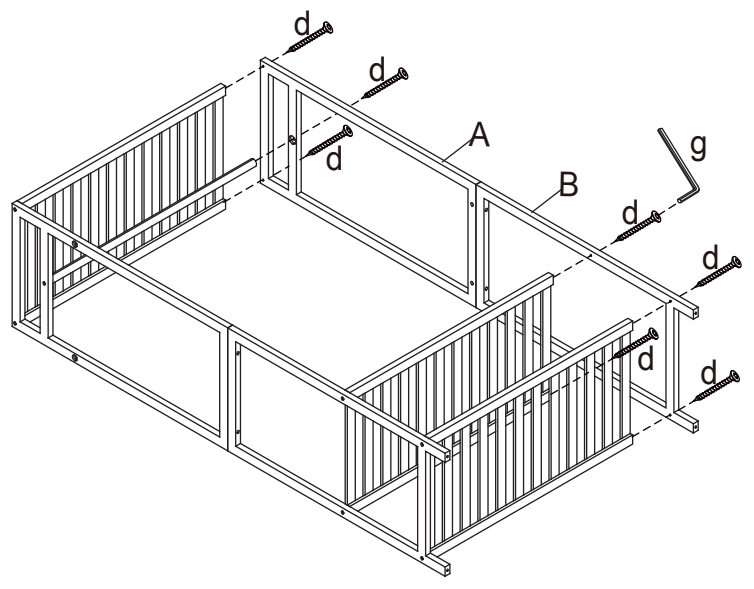

Assembly Instructions

42966586 BAMBOO GARMENT RACK WITH WHEELS

WARNING: MAXIMUM TOTAL LOADING WEIGHT: 36KG (7KG FOR EACH SHELF AND CLOTHES RAIL & 2KG FOR EACH HOOK).

Hardware list

	a	6X50mm	4PCS
	b	10X10mm	4PCS
	c	8X30mm	4PCS
	d	5X50mm	14PCS
	e		2PCS
	f		2PCS
	g		1PC
	h		1PC

					
A	2PCS	B	2PCS	C	3PCS
					
D	1 PC	E	4 PCS		

DO NOT TIGHTEN THE SCREWS UNTIL THE PRODUCT IS FULLY ASSEMBLED. FOR INDOOR USE ONLY.

STEP 1

x2

-  a X 4
-  b X 4
-  c X 4

STEP 2

-  d X 7

STEP 3

-  d X 7

STEP 4

-  e X 2
-  f X 2