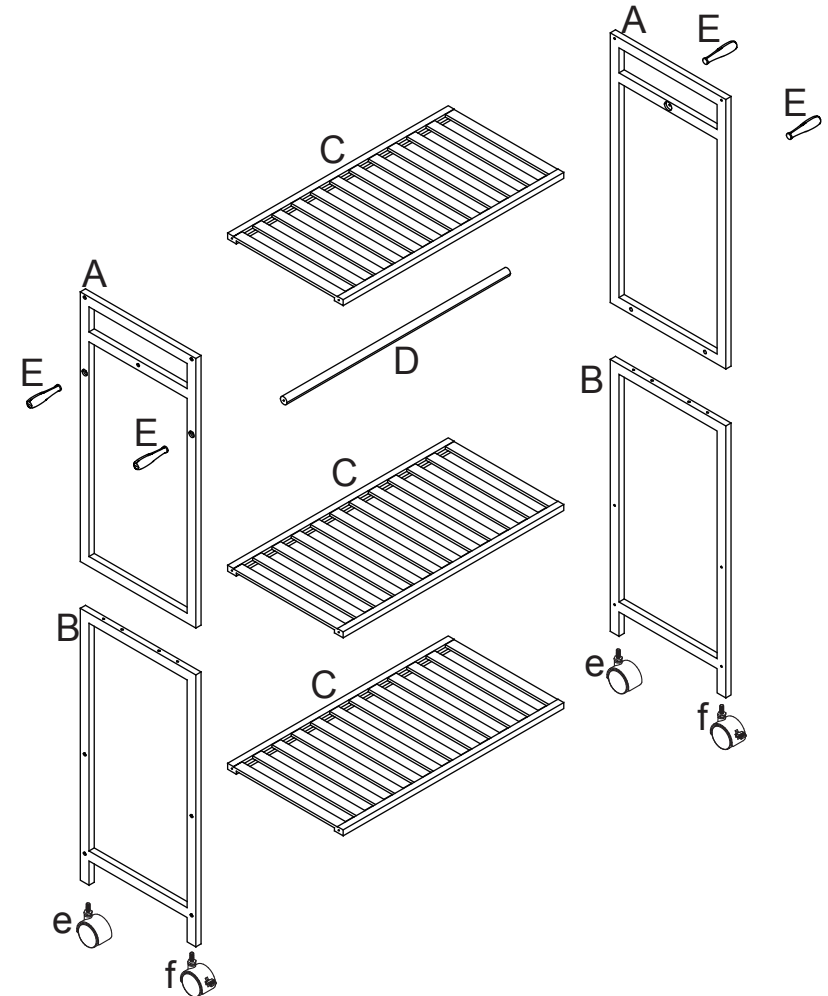

Assembly Instructions

42966586 BAMBOO GARMENT RACK WITH WHEELS

WARNING: MAXIMUM TOTAL LOADING WEIGHT: 36KG (7KG FOR EACH SHELF AND CLOTHES RAIL & 2KG FOR EACH HOOK).

Hardware list

	a	6X50mm	4PCS
	b	10X10mm	4PCS
	c	8X30mm	4PCS
	d	5X50mm	14PCS
	e		2PCS
	f		2PCS
	g		1PC
	h		1PC

					
A	2PCS	B	2PCS	C	3PCS
					
D	1 PC	E	4 PCS		

DO NOT TIGHTEN THE SCREWS UNTIL THE PRODUCT IS FULLY ASSEMBLED. FOR INDOOR USE ONLY.

STEP 1

x2

-  a X 4
-  b X 4
-  c X 4

STEP 2

-  d X 7

STEP 3