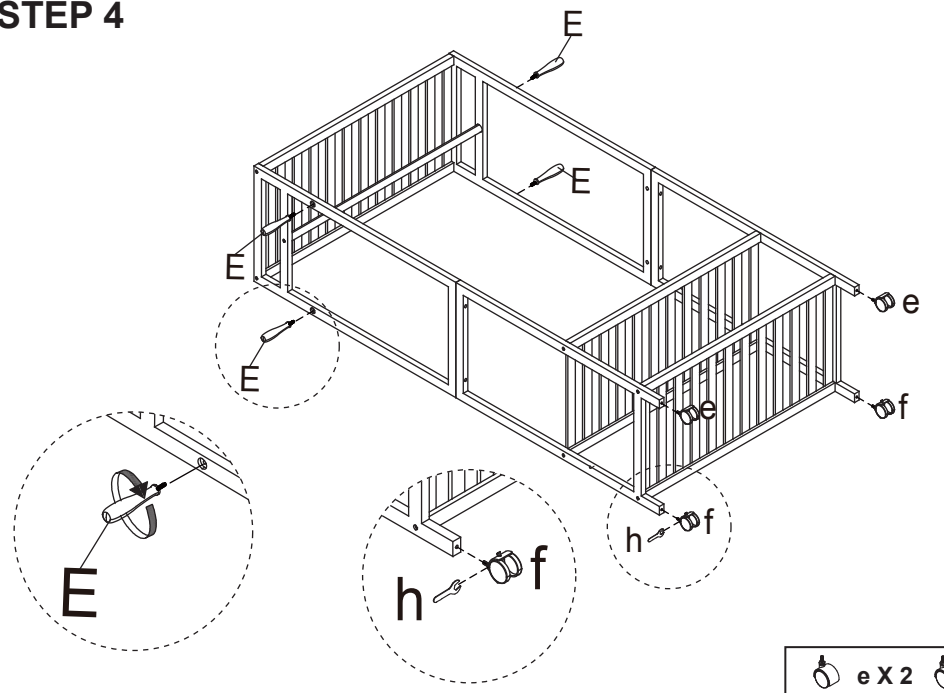

STEP 1

x2

- a X 4
- b X 4
- c X 4

STEP 2

- d X 7

STEP 3

- d X 7

STEP 4

- e X 2
- f X 2