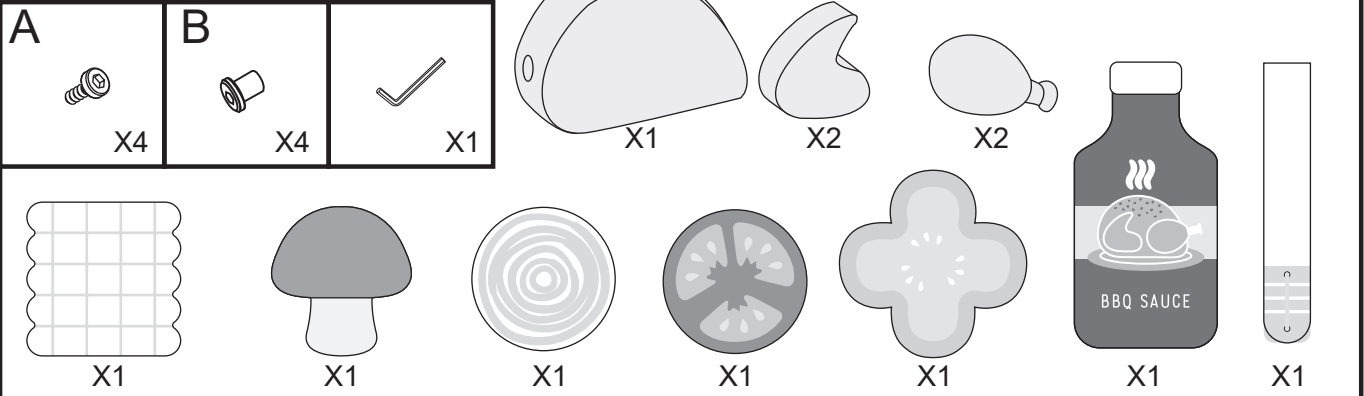

Assembly Instruction

Parts List:

Caution: Adult assembly is required. Hardware contains small screws with functional sharp points. Keep unassembled parts out of the reach of small children.

Caution: Please check condition of item regularly, as screws may loosen with use over time. Tighten screw fittings if necessary. Adult supervision is recommended.

Warning: Choking hazard-small parts. Not suitable for children under 3 years.