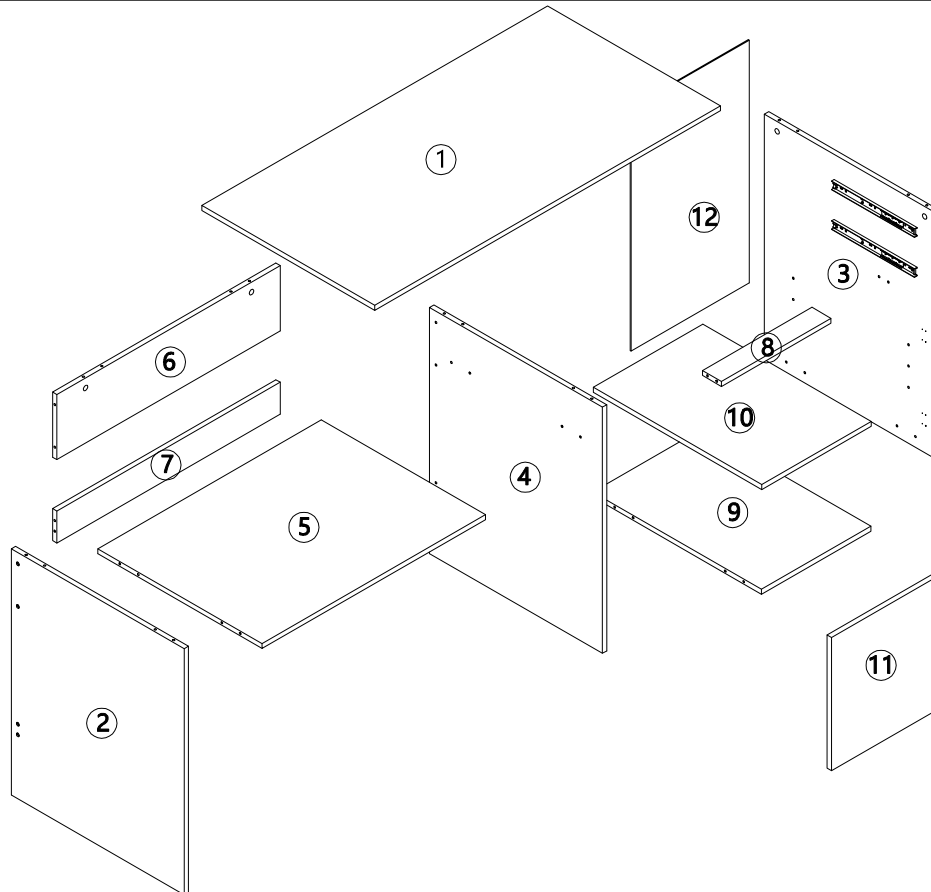

MAXIMUM SAFE LOAD LIMIT: 50KG FOR TOP, 3KG FOR SHELF, 3KG FOR SMALL DRAWER, 5KG FOR BIG DRAWER. FAILURE TO FOLLOW THESE WARNINGS COULD RESULT IN SERIOUS INJURY.

Hardware List

	A	M6x35mm	26pcs
	B	M15x9.5mm	26pcs
	C	∅6x30mm	22pcs

	D	M4x30mm	8pcs
	E	M7x48mm	8pcs
	F		1pc

	G	M2x16mm	10pcs
	H		4pcs
	I		8pcs

	J		2pcs
	K	M3.5x12mm	12pcs

					
① 1PC	② 1PC	③ 1PC	④ 1PC	⑤ 1PC	⑥ 1PC
					
⑦ 1PC	⑧ 1PC	⑨ 1PC	⑩ 1PC	⑪ 1PC	⑫ 1PC
					
⑬ 1PC	⑭ 1PC	⑮ 1PC	⑯ 1PC	⑰ 1PC	⑱ 1PC
					
⑲ 1PC	⑳ 1PC	㉑ 2PCS			

Step 1:

Step 2:

Step 3:

Step 4:

Step 5:

Step 6:

Step 7:

Slide ball bearing side part to top of rail when assembling the drawer.