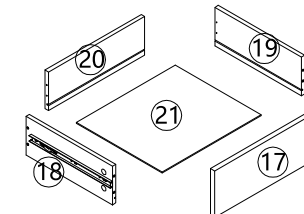

MAXIMUM SAFE LOAD LIMIT: 50KG FOR TOP, 3KG FOR SHELF, 3KG FOR SMALL DRAWER, 5KG FOR BIG DRAWER. FAILURE TO FOLLOW THESE WARNINGS COULD RESULT IN SERIOUS INJURY.

Hardware List

	A	M6x35mm	26pcs
	B	M15x9.5mm	26pcs
	C	∅6x30mm	22pcs

	D	M4x30mm	8pcs
	E	M7x48mm	8pcs
	F		1pc

	G	M2x16mm	10pcs
	H		4pcs
	I		8pcs

	J		2pcs
	K	M3.5x12mm	12pcs

					
① 1PC	② 1PC	③ 1PC	④ 1PC	⑤ 1PC	⑥ 1PC
					
⑦ 1PC	⑧ 1PC	⑨ 1PC	⑩ 1PC	⑪ 1PC	⑫ 1PC
					
⑬ 1PC	⑭ 1PC	⑮ 1PC	⑯ 1PC	⑰ 1PC	⑱ 1PC
					
⑲ 1PC	⑳ 1PC	㉑ 2PCS			