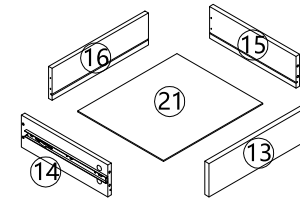

MAXIMUM SAFE LOAD LIMIT: 50KG FOR TOP, 3KG FOR SHELF, 3KG FOR SMALL DRAWER, 5KG FOR BIG DRAWER. FAILURE TO FOLLOW THESE WARNINGS COULD RESULT IN SERIOUS INJURY.

Hardware List

	A	M6x35mm	26pcs
	B	M15x9.5mm	26pcs
	C	∅6x30mm	22pcs

	D	M4x30mm	8pcs
	E	M7x48mm	8pcs
	F		1pc

	G	M2x16mm	10pcs
	H		4pcs
	I		8pcs

	J		2pcs
	K	M3.5x12mm	12pcs

					
① 1PC	② 1PC	③ 1PC	④ 1PC	⑤ 1PC	⑥ 1PC
					
⑦ 1PC	⑧ 1PC	⑨ 1PC	⑩ 1PC	⑪ 1PC	⑫ 1PC
					
⑬ 1PC	⑭ 1PC	⑮ 1PC	⑯ 1PC	⑰ 1PC	⑱ 1PC
					
⑲ 1PC	⑳ 1PC	㉑ 2PCS			

Step 1:

Step 2:

Step 3:

Step 4:

Step 5:

Step 6:

Step 7:

Slide ball bearing side part to top of rail when assembling the drawer.