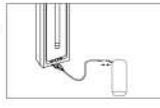

LITHIUM BATTERY CHARGE INSTRUCTIONS