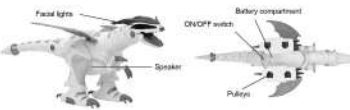

PACKAGE CONTENTS

IMPORTANT SAFETY PRECAUTIONS

WINGS AND TAIL INSTALLATION METHOD

MEGA REX