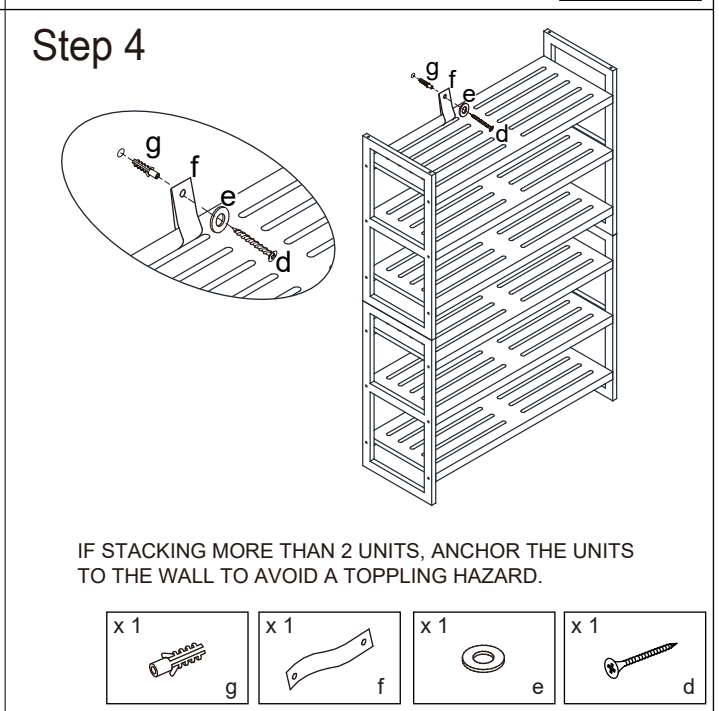

42881100 3 tier stackable bamboo shoe rack with white shelves Assembly Instructions

	A x 3		B x 2	
				
	a x 12	b x 4	c x 1	d x 1
				
	e x 1	f x 1	g x 1	Not included
				

ATTENTION:

- DO NOT TIGHTEN THE SCREWS UNTIL IT HAS BEEN FULLY ASSEMBLED.
- FOR INDOOR USE ONLY.
- HARDWARE CONTAINS SMALL SCREWS WITH SHARP POINTS. KEEP UNASSEMBLED PARTS OUT OF REACH OF SMALL CHILDREN.
- MAXIMUM LOADING WEIGHT: 5KGS PER SHELF, TOTAL MAXIMUM LOADING 15KGS.