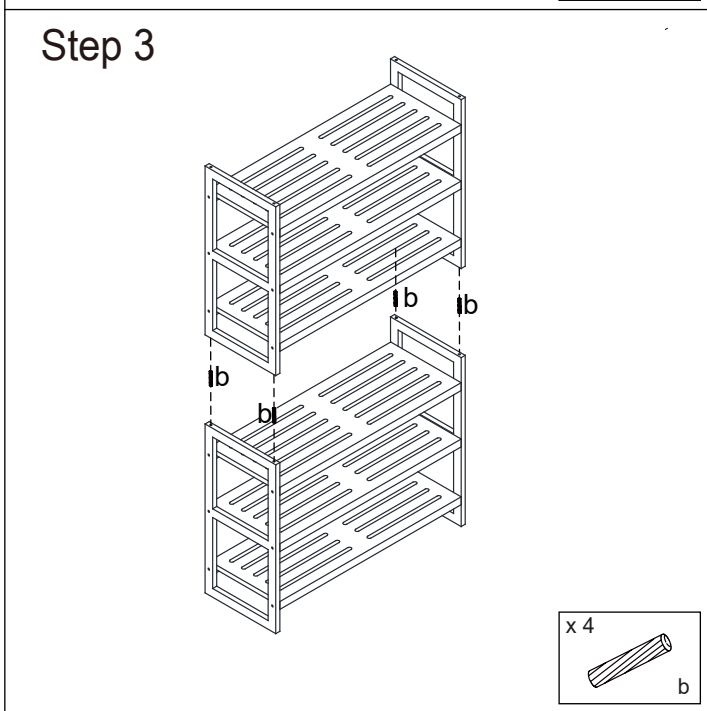

42881100 3 tier stackable bamboo shoe rack with white shelves Assembly Instructions

	A x 3		B x 2	
				
	a x 12	b x 4	c x 1	d x 1
				
	e x 1	f x 1	g x 1	Not included
				

ATTENTION:

- DO NOT TIGHTEN THE SCREWS UNTIL IT HAS BEEN FULLY ASSEMBLED.
- FOR INDOOR USE ONLY.
- HARDWARE CONTAINS SMALL SCREWS WITH SHARP POINTS. KEEP UNASSEMBLED PARTS OUT OF REACH OF SMALL CHILDREN.
- MAXIMUM LOADING WEIGHT: 5KGS PER SHELF, TOTAL MAXIMUM LOADING 15KGS.