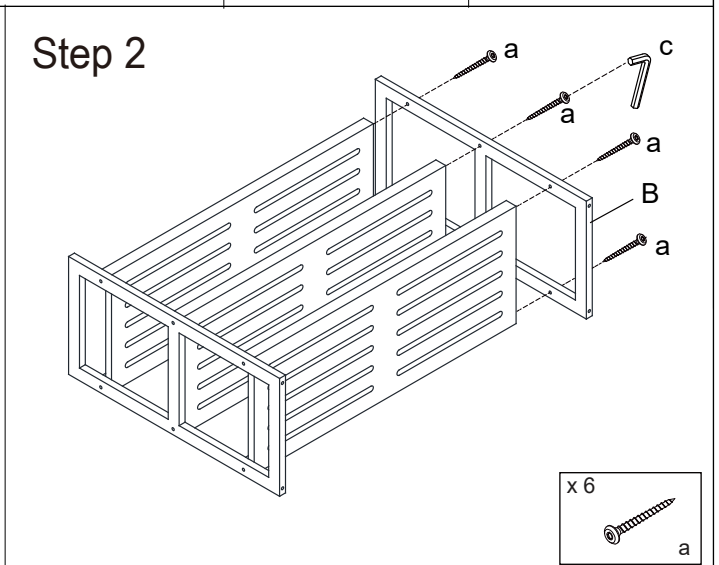

42881100 3 tier stackable bamboo shoe rack with white shelves Assembly Instructions

	A x 3		B x 2	
				
	a x 12	b x 4	c x 1	d x 1
				
	e x 1	f x 1	g x 1	Not included
				

ATTENTION:

- DO NOT TIGHTEN THE SCREWS UNTIL IT HAS BEEN FULLY ASSEMBLED.
- FOR INDOOR USE ONLY.
- HARDWARE CONTAINS SMALL SCREWS WITH SHARP POINTS. KEEP UNASSEMBLED PARTS OUT OF REACH OF SMALL CHILDREN.
- MAXIMUM LOADING WEIGHT: 5KGS PER SHELF, TOTAL MAXIMUM LOADING 15KGS.