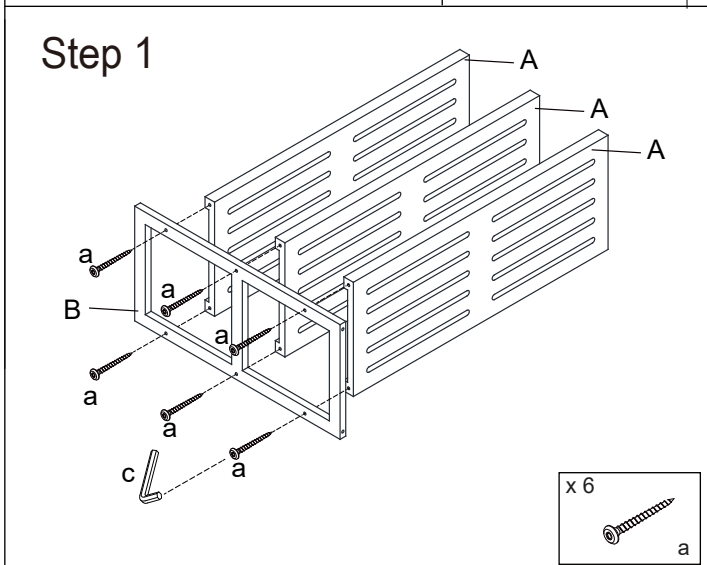

42881100 3 tier stackable bamboo shoe rack with white shelves Assembly Instructions

	A x 3		B x 2	
				
	a x 12	b x 4	c x 1	d x 1
				
	e x 1	f x 1	g x 1	Not included
				

ATTENTION:

- DO NOT TIGHTEN THE SCREWS UNTIL IT HAS BEEN FULLY ASSEMBLED.
- FOR INDOOR USE ONLY.
- HARDWARE CONTAINS SMALL SCREWS WITH SHARP POINTS. KEEP UNASSEMBLED PARTS OUT OF REACH OF SMALL CHILDREN.
- MAXIMUM LOADING WEIGHT: 5KGS PER SHELF, TOTAL MAXIMUM LOADING 15KGS.