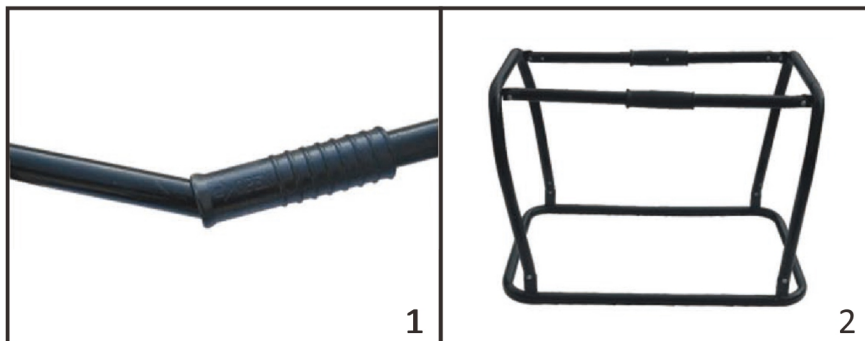

210x285mm

FOLDABLE PET CARRIER

1. Lay the pet carrier flat on the floor. Gently pull the left and right panels of the pet carrier to the vertical position.

2. Reach inside to grasp the two piece top bar with both hands. Gradually pull the two bars upward so that they join each other. See fig 1. Slide the closure sleeve over the connection until it is fully extended and frame is rigid. Repeat the same process for the other side.

KEYCODE: 42628378

DESCRIPTION: FOLDABLE PET CARRIER