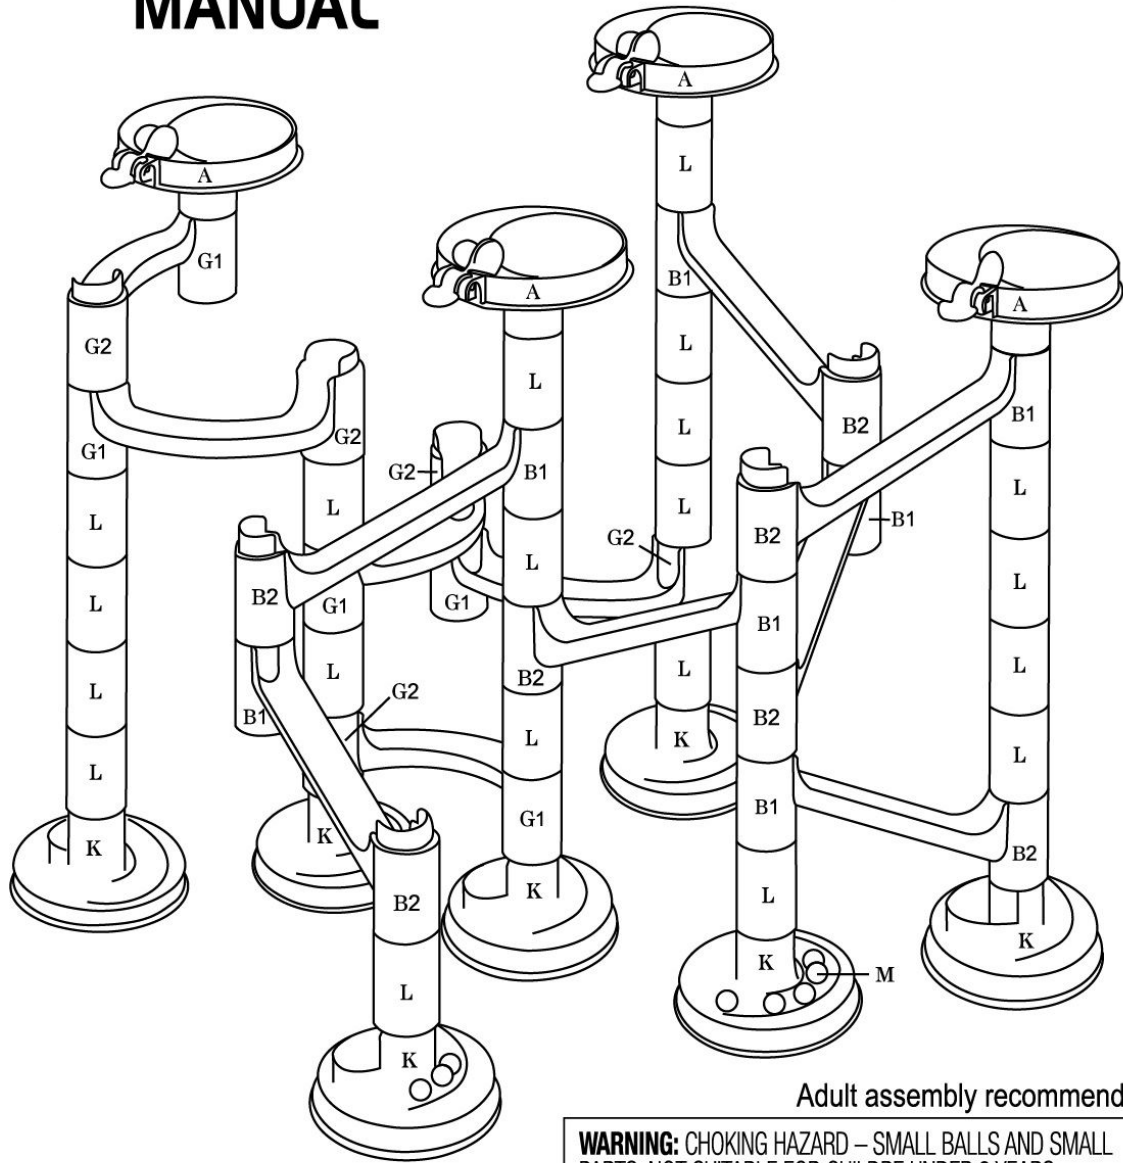

# MARBLE RACE TRACK

## MANUAL

Adult assembly recommended.

**WARNING: CHOKING HAZARD – SMALL BALLS AND SMALL PARTS. NOT SUITABLE FOR CHILDRE UNDER 3 YEARS.**