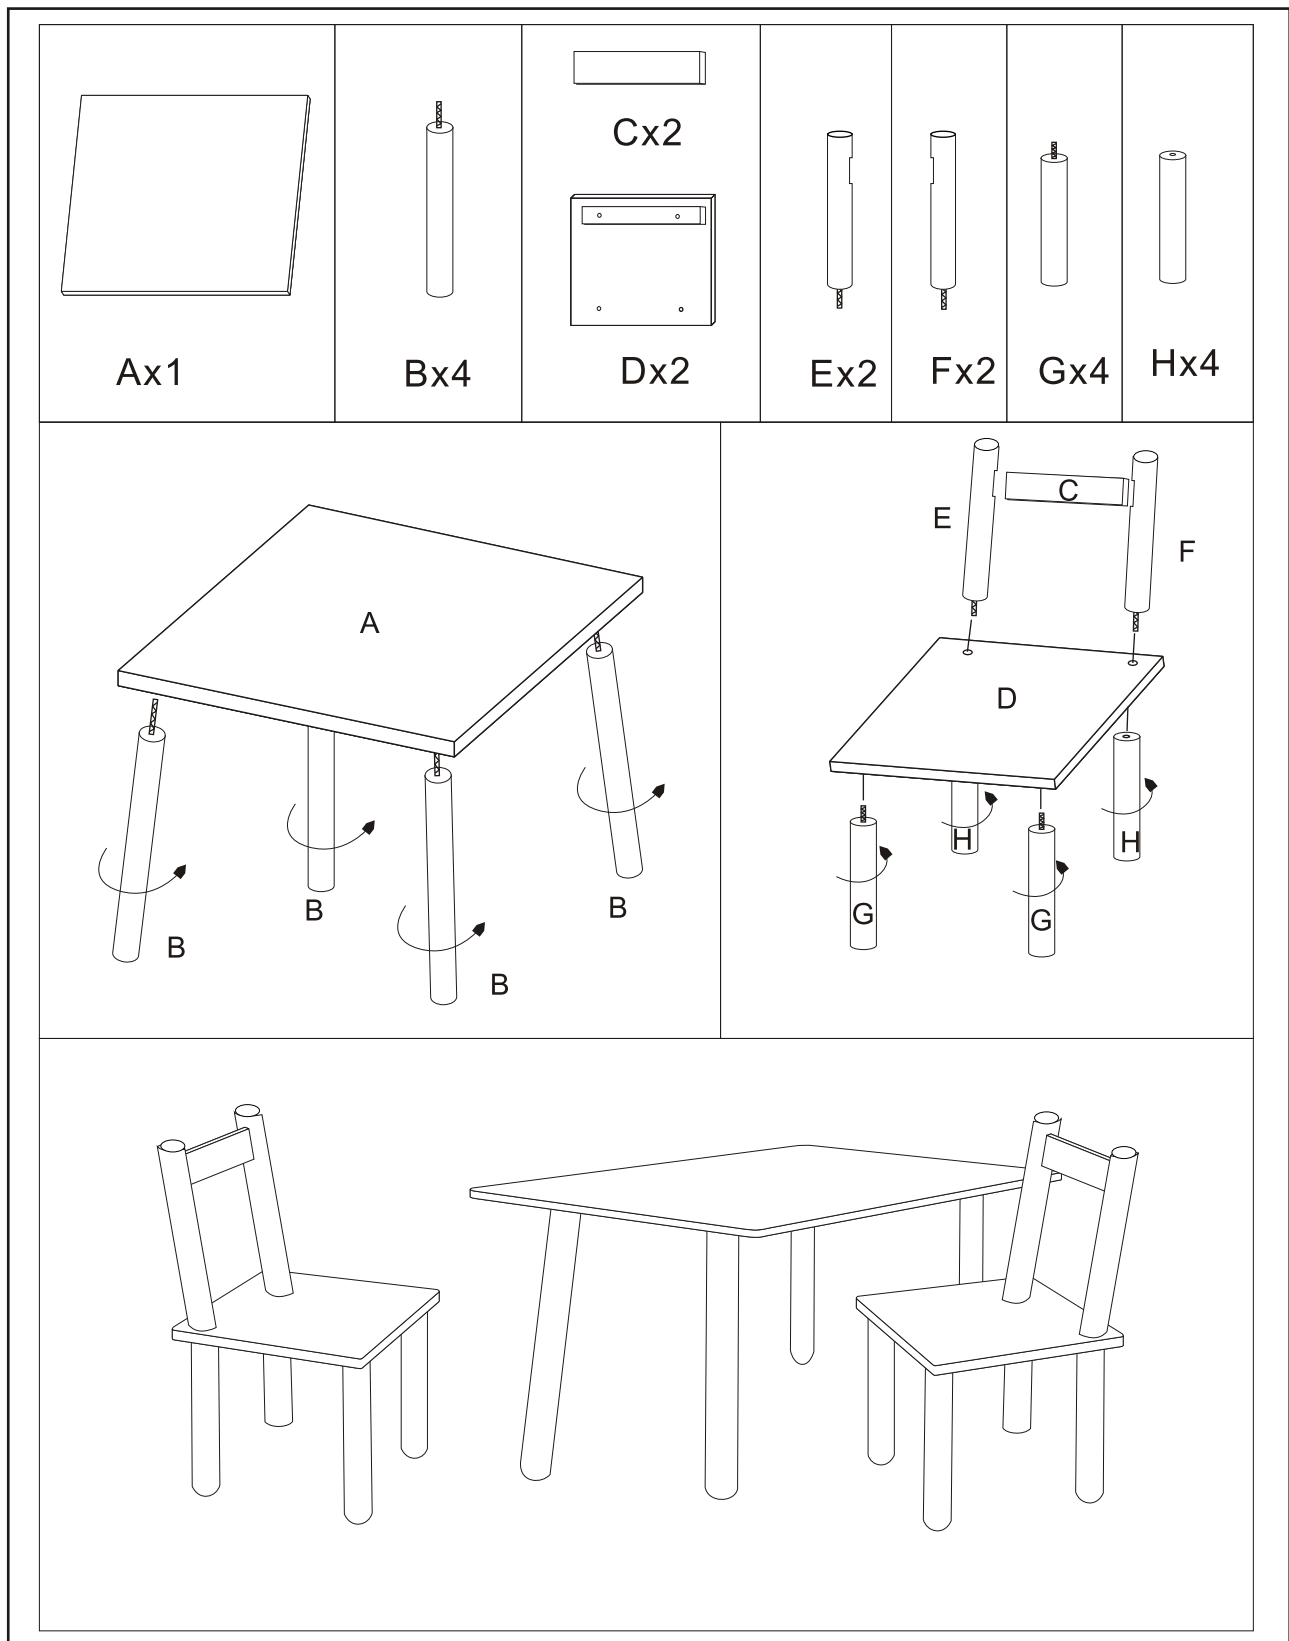

ASSEMBLY INSTRUCTIONS

⚠ CAUTION: Adult assembly required.
 Hardware contains small screws with sharp points, keep unassembled parts out of the reach of small children.
 Warning! Not suitable for children under 3 years. Contains small parts.
 It is to be assembled by adult.

⚠ WARNING: CHOKING HAZARD
 Unassembled parts may be a choking hazard to children 3 years and younger.

USE AND MAINTENANCE:
 -Use on level surface only.
 -Please check assembly at regular intervals, and frequently tighten hardware if necessary.
 -Do not sit or stand on the table, pls use as intended.
 -Max. load for chair & table: 50 KG, never overload to avoid any injury.
 -Wipe with damp cloth and non-abrasive cleaner.